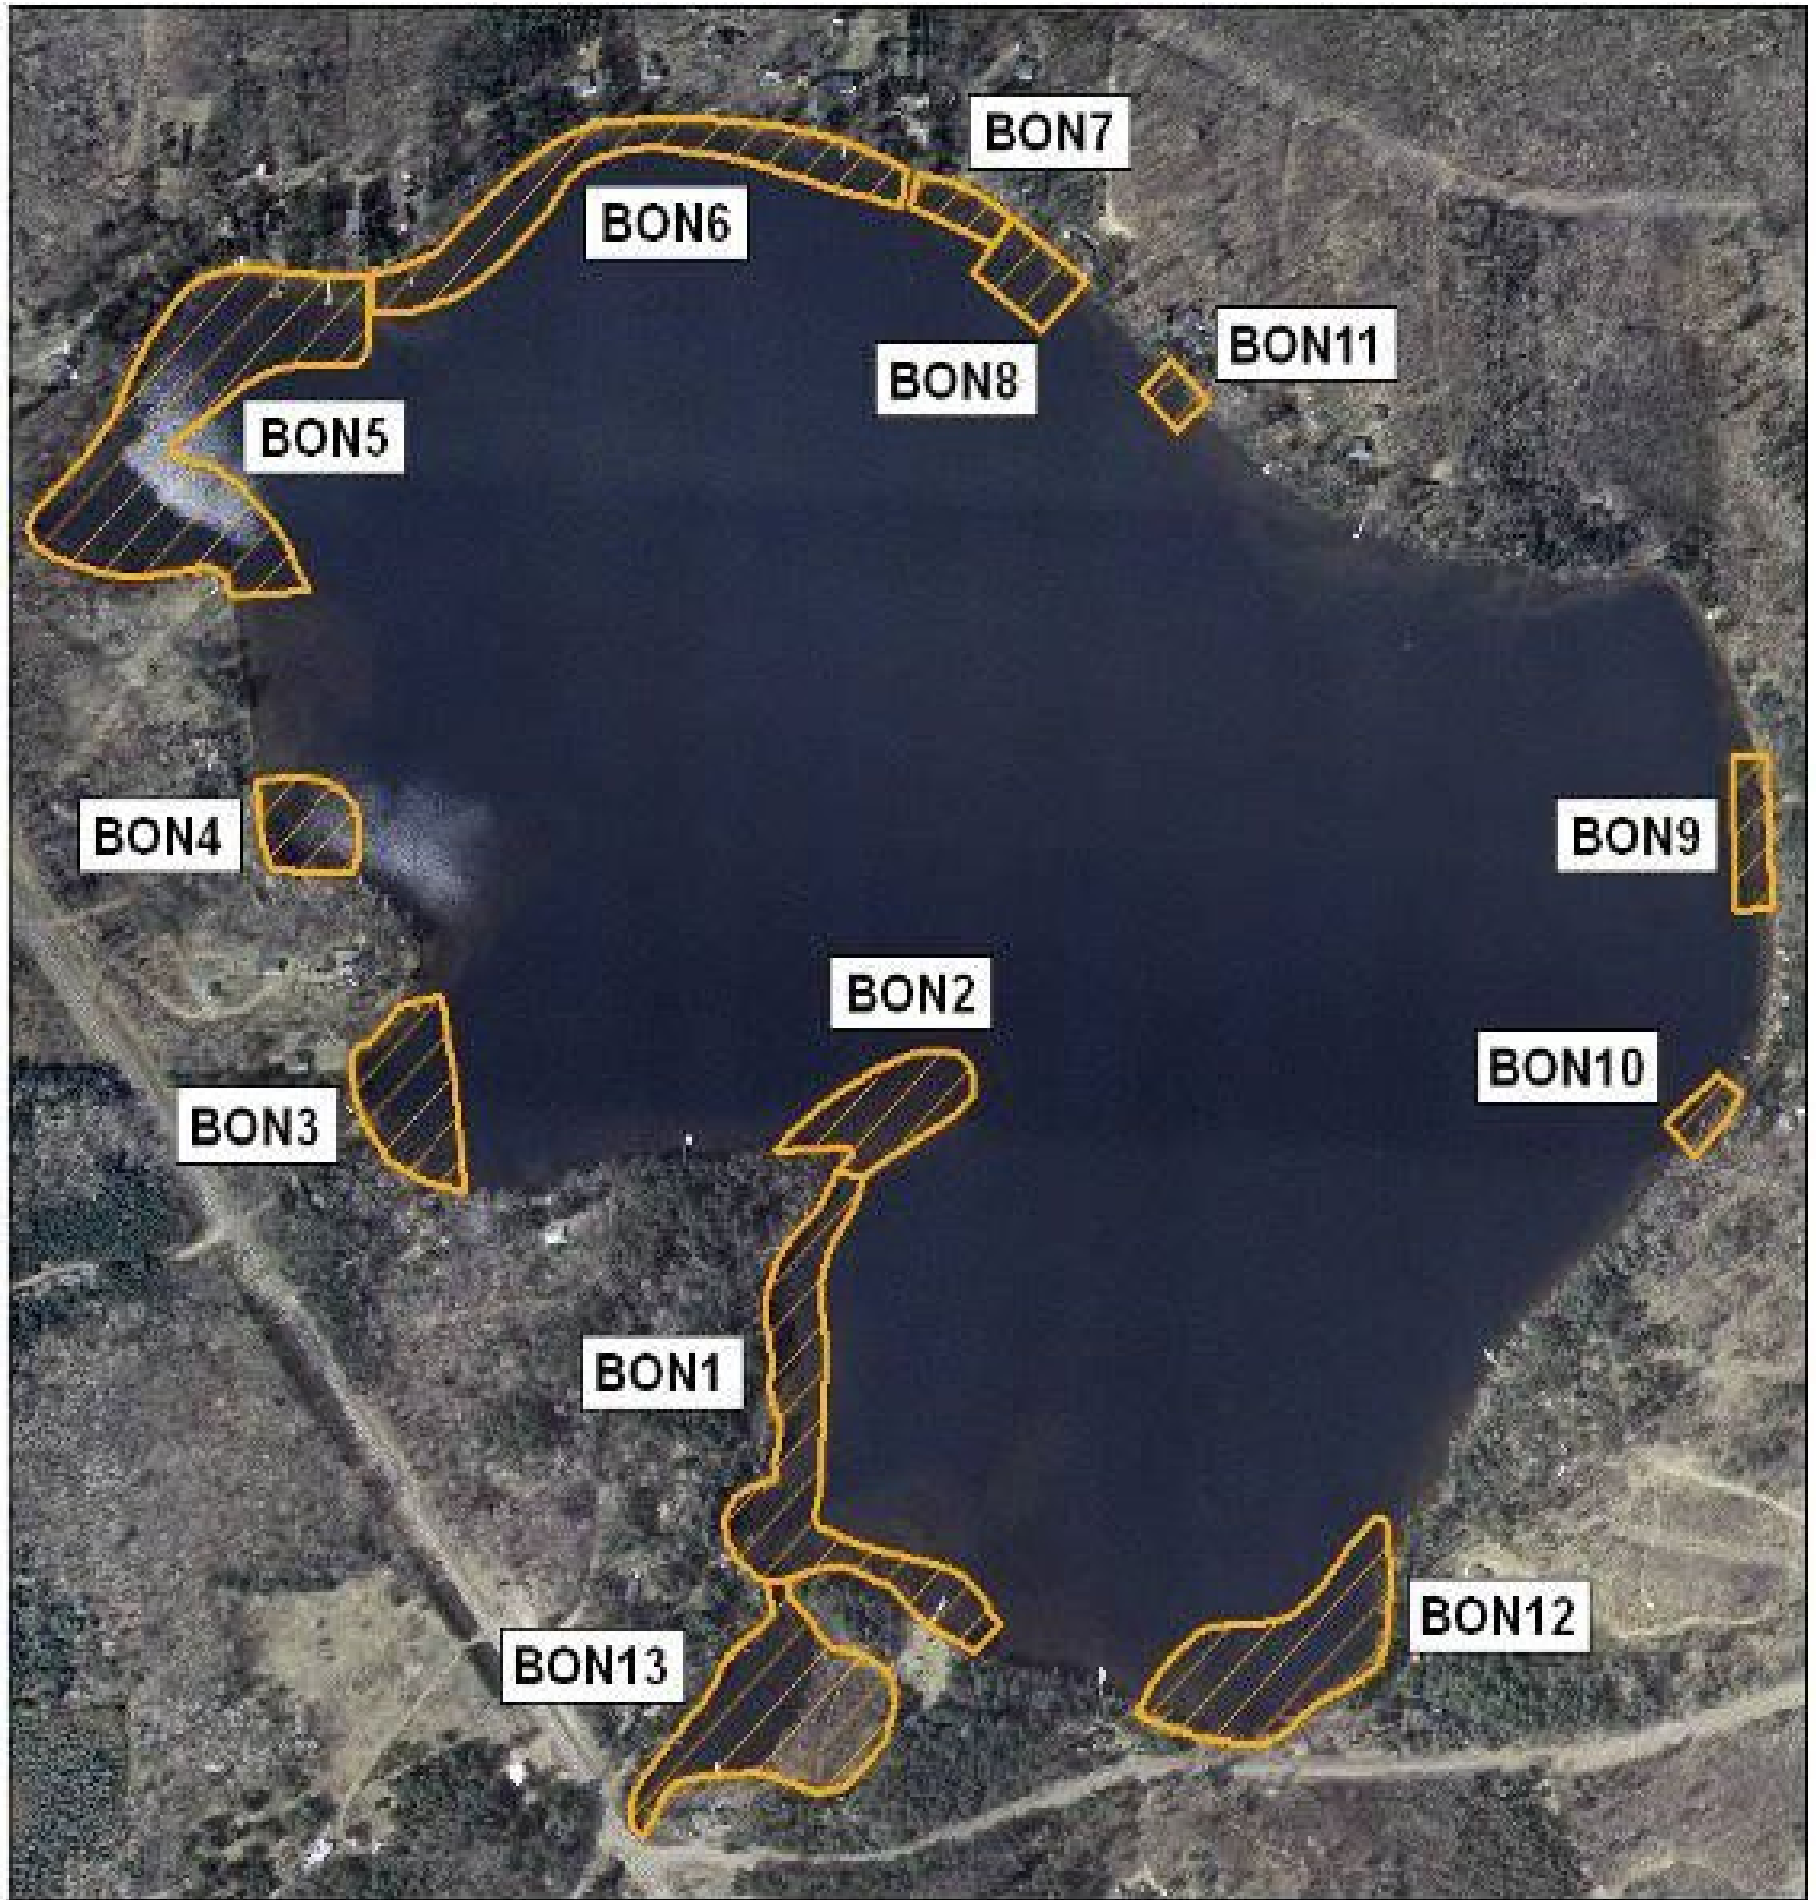

Bony Lake Critical Habitat

Bayfield County, Wisconsin

 Bony Lake Critical Habitat Areas

0 500 1,000 2,000 Feet